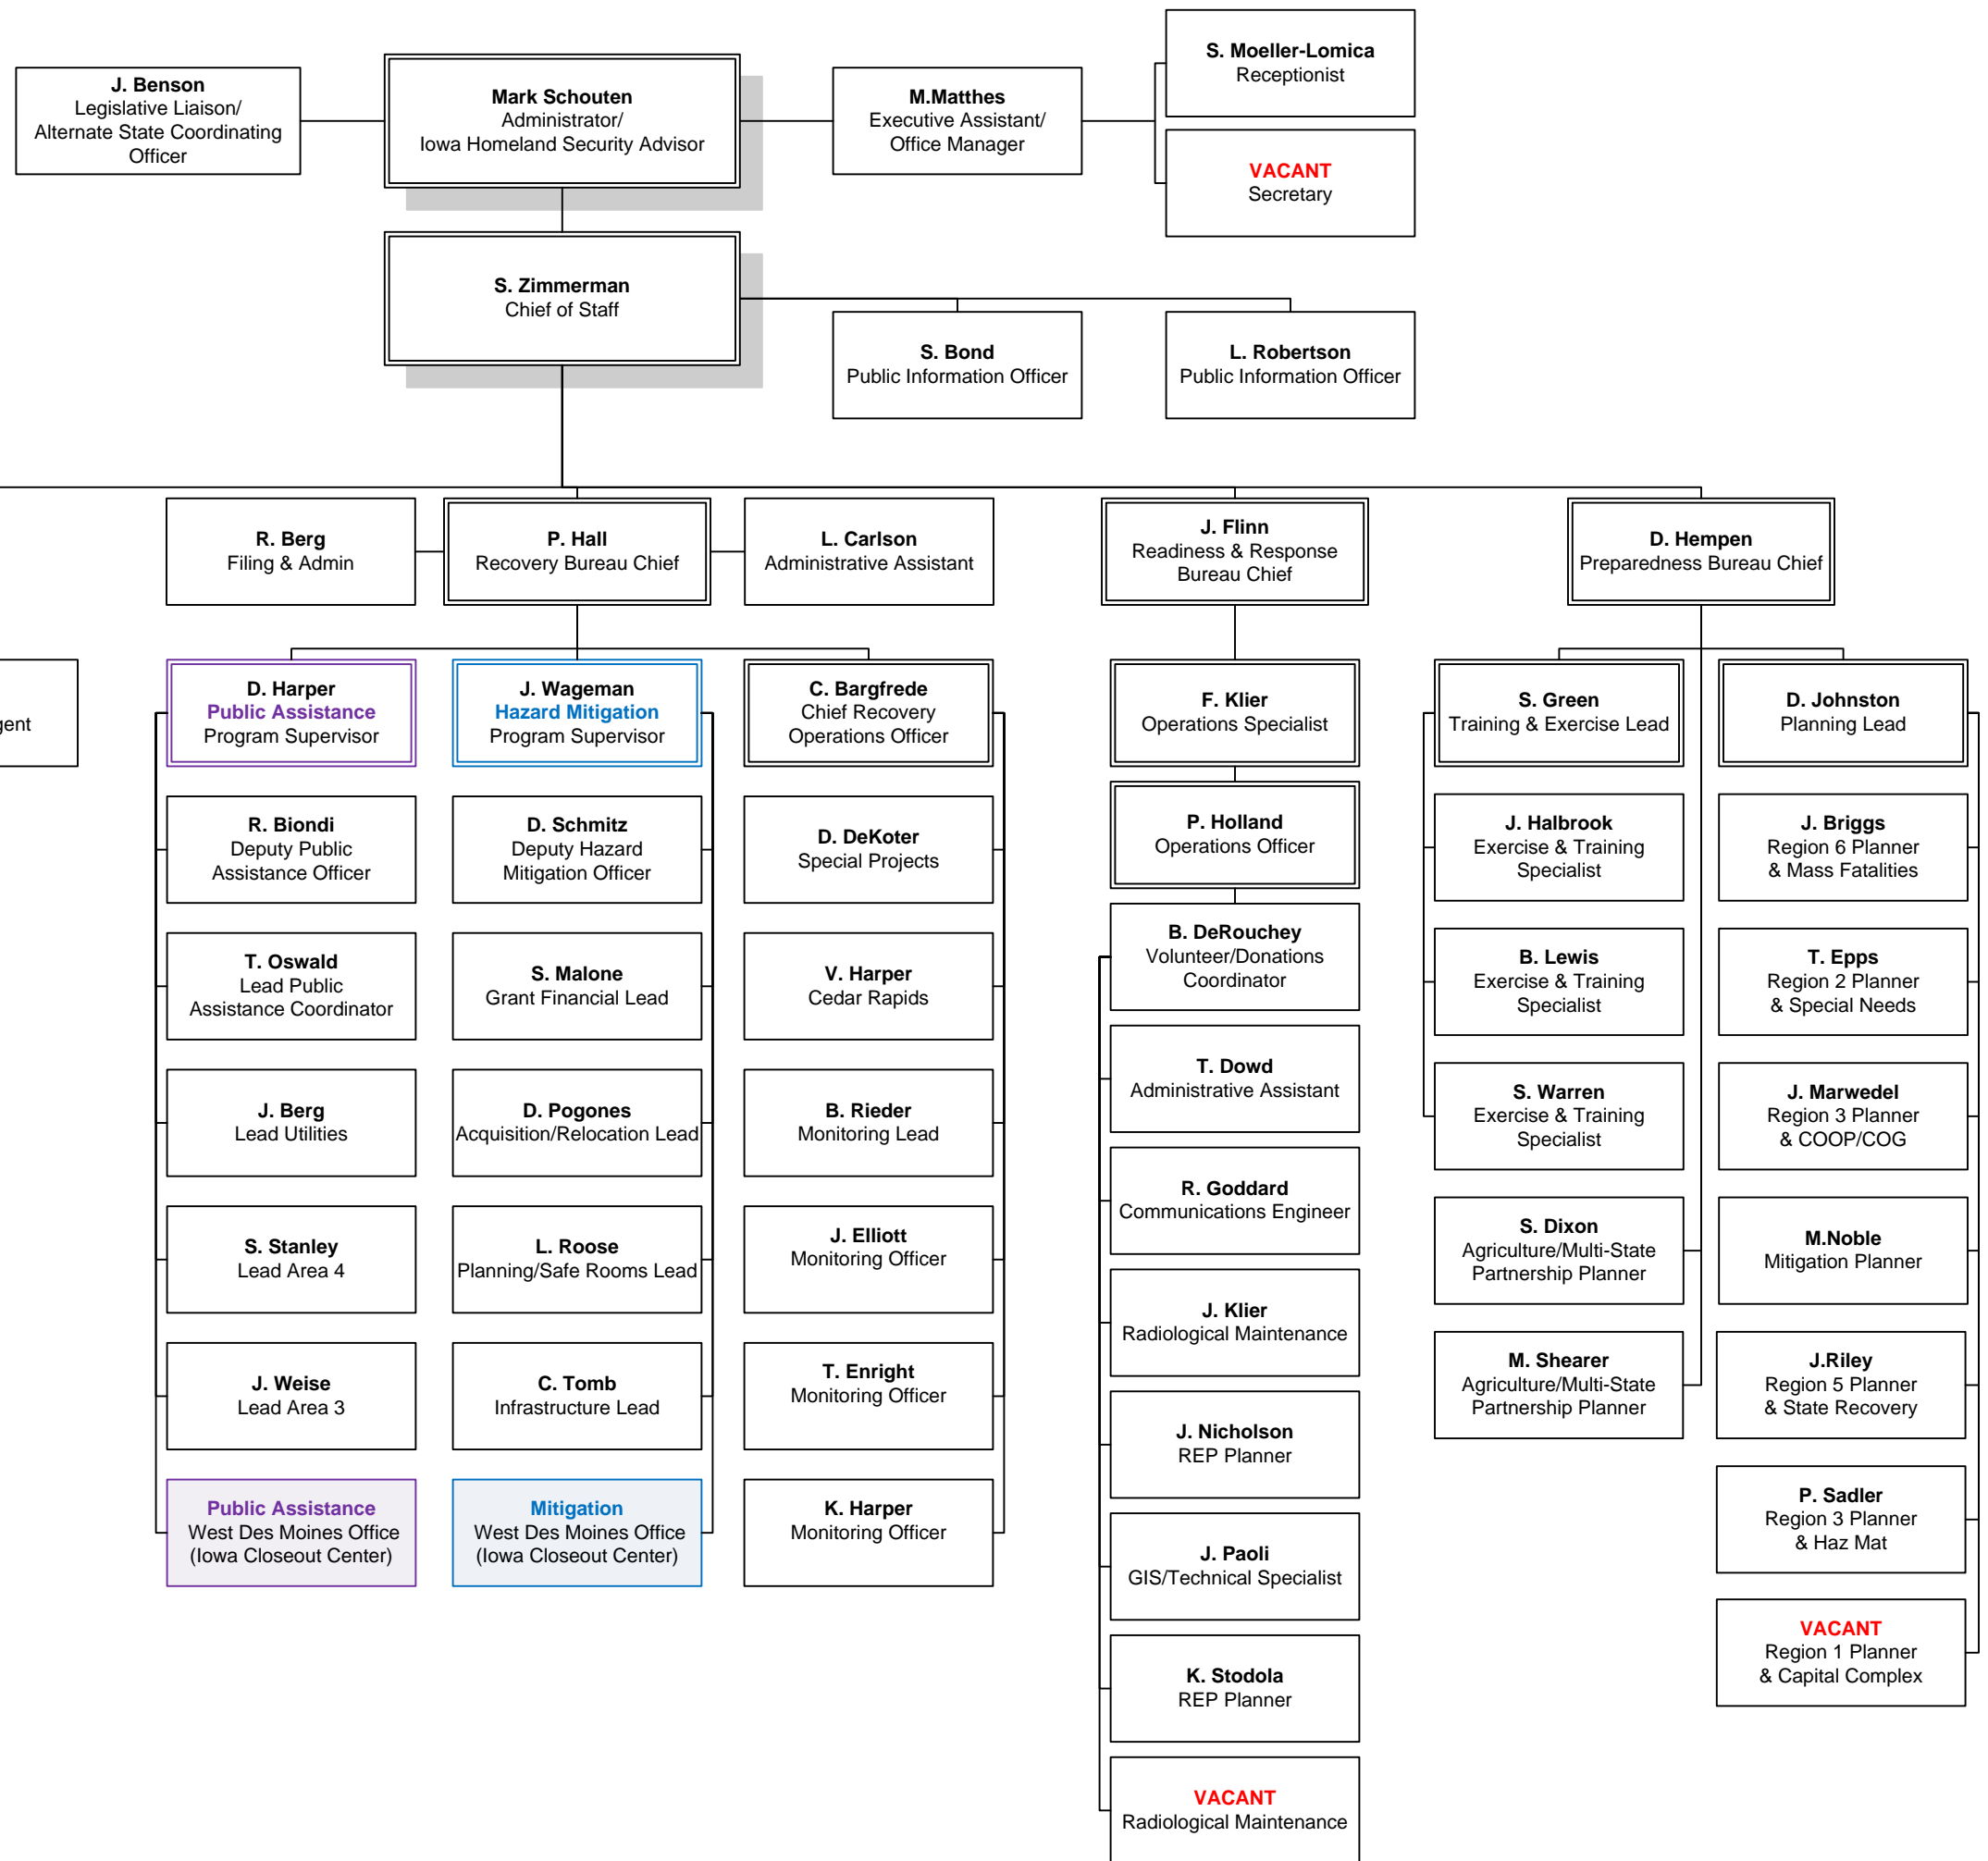

**Iowa Homeland Security & Emergency Management Division  
Table of Organization**

**Current as of 12/12/11**