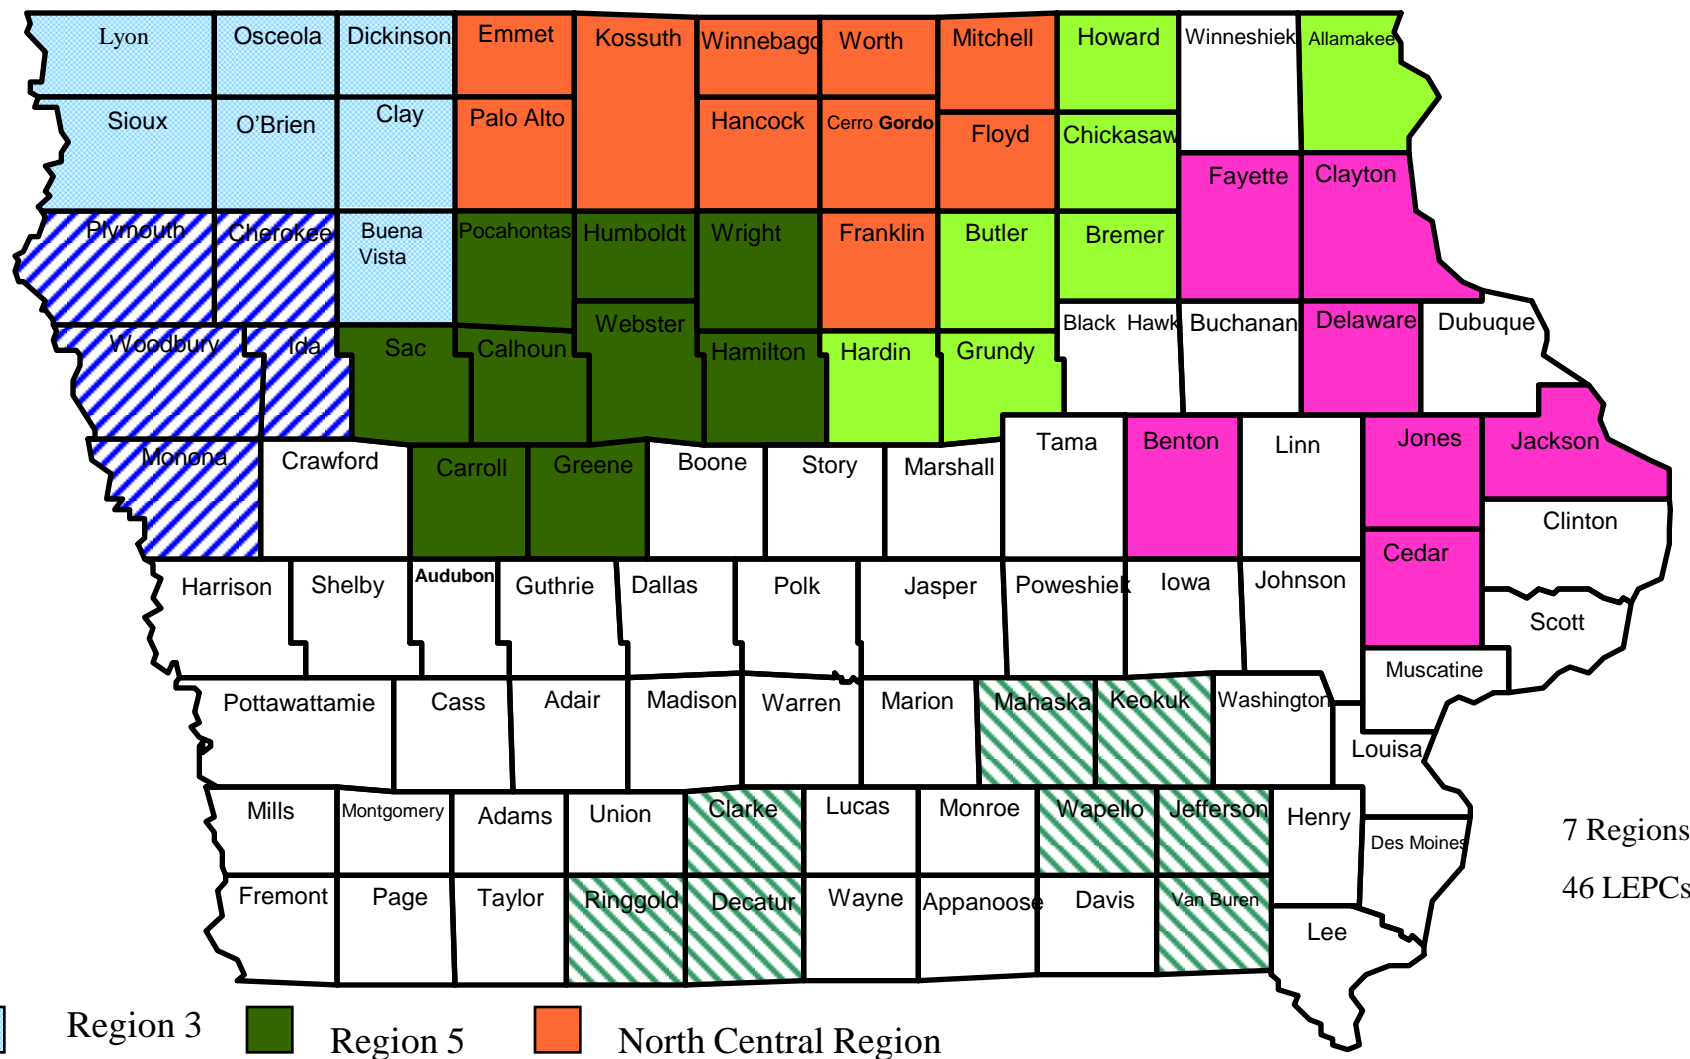

Iowa Regional Emergency Planning Districts

May 2010

7 Regions
46 LEPCs

-  Region 3
-  Region 5
-  North Central Region
-  Region 4
-  Region 6
-  Southern Iowa Region
-  Northeast Iowa Region